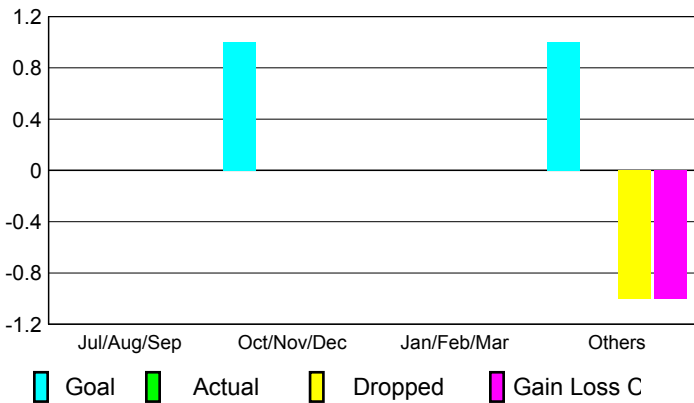

2009-2010 GMT Quarterly Report for District (or Undistricted) **District 202 L**

GMT: Mr. CLIFFORD STEPHEN A HE

Location: NEW ZEALAND

GMT CA: 7

CLUBS

Club Results
2009-2010

Clubs
2008-2009

Month	New Club Goal	Actual New Clubs	Actual Dropped Clubs	Gain/Loss of Clubs	Gain/Loss of Clubs
Jul/Aug/Sep	0	0	0	0	0
Oct/Nov/Dec	1	0	0	0	0
Jan/Feb/Mar	0	0	0	0	0
Apr/May/June	1	0	-1	-1	0
Totals	2	0	-1	-1	0

Club Results 2009-2010

Goal, New, Dropped, Gain/Loss

Comparison of Club Gain/Loss

Current Year Compared to the Previous Year

YTD Status Quo Clubs 2009-2010

Status Quo Clubs Compared to Status Quo Members

MEMBERSHIP