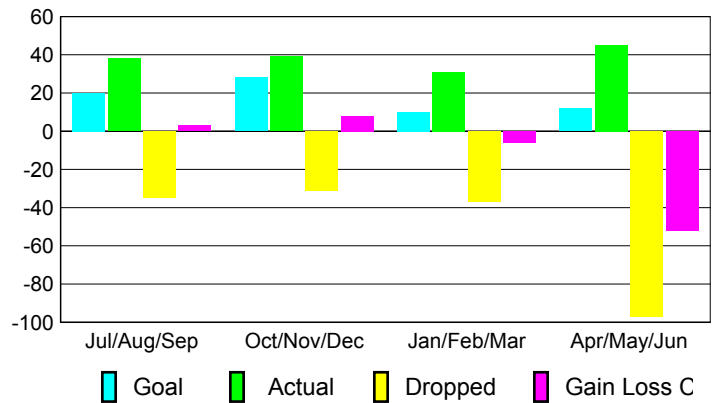

Membership Results 2009-2010

Goal, New, Dropped, Gain/Loss