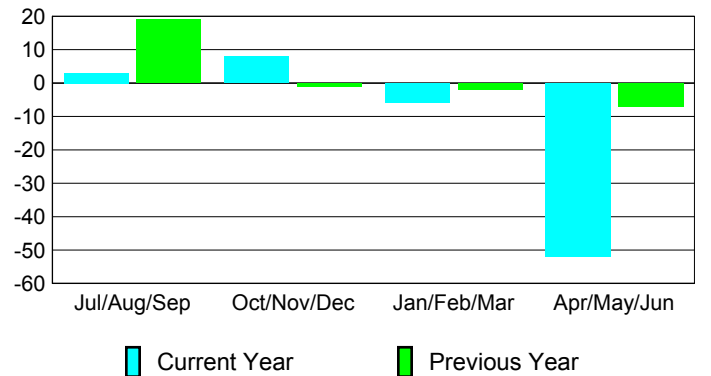

Comparison of Membership Gain/Loss

Current Year Compared to the Previous Year